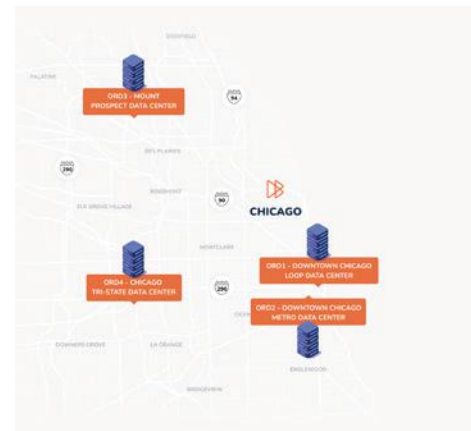

## Chicago Tri-State Data Center

1808 Swift Drive Suite B & C Oak Brook, IL 60523

Thirty minutes from downtown Chicago, DataBank's ORD4 Tri-State data center in Oak Brook is an interconnection hub with access to several on-site carriers and on-ramps to AWS, Microsoft Azure, and Google. It is conveniently located near a major suburban shopping area, luxury hotels, and fine restaurants.

## Local Service. Boundless Reach.

Our **65+ data centers** are strategically located in **27+ markets** that offer high population densities as well as a concentration of technology business and research universities.